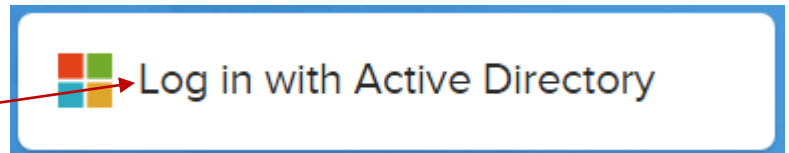

Logging into VERGE

Logging into VERGE

1. Go to www.dekalbschoolsga.org.
2. Click on the **Student** tab.
3. Click on the  icon.

4. Click **Log in with Active Directory**.
This will take you to Launchpad.